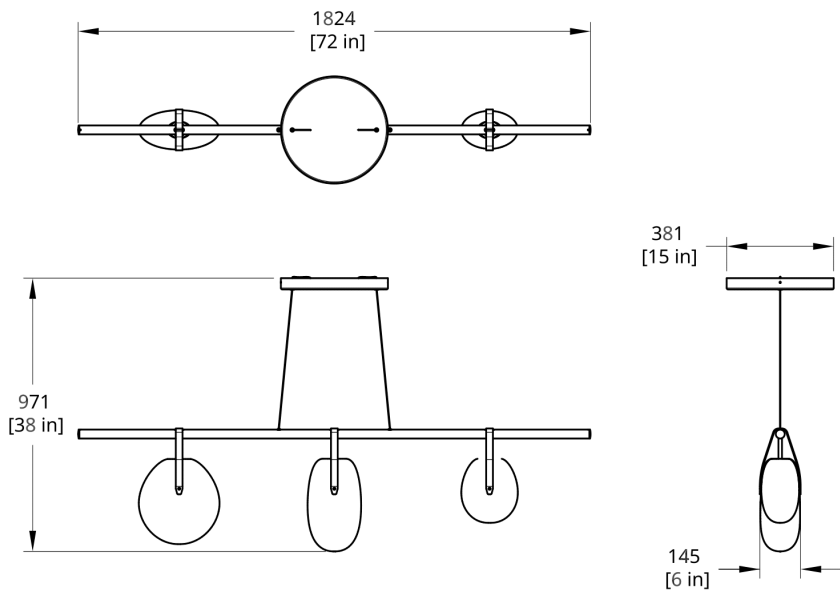

50k hours

**CERTIFICATION**

UL Listed

Suitable for Damp Locations

**SUSPENSION**

Black or white 15" round flat canopy

Standard 120" cable. Recommended Hang Height 114". Minimum Hang Height 12"

Cable extension available (up to 200"). Field trimmable

**PRODUCT DIMENSIONS**

72 L x 6 W x 17" H

**PRODUCT WEIGHT**

22 lbs / 9.9 kg

**DIMENSIONAL WEIGHT**

106 lbs

---

YOUR PRODUCT CODE

**CANOPY COLOR**

---

Black	CPYB
White	CPYW

Drawings

GC-72-20G Gala 72" Chandelier Dimension

GC-72-10G Gala 72" Chandelier Dimension

GC-72-30G Gala 72" Chandelier Dimension