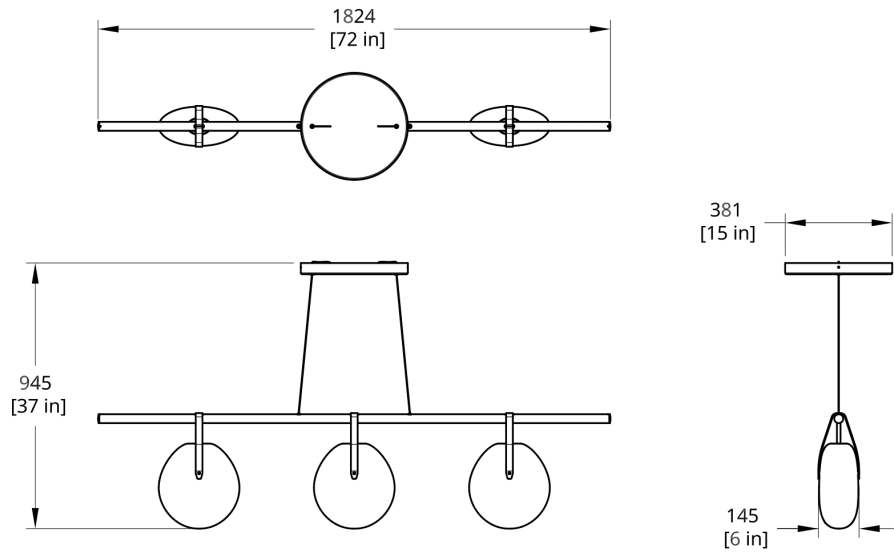

50k hours

**CERTIFICATION**

UL Listed

Suitable for Damp Locations

**SUSPENSION**

Black or white 15" round flat canopy

Standard 120" cable. Recommended Hang Height 114". Minimum Hang Height 12"

Cable extension available (up to 200"). Field trimmable

**PRODUCT DIMENSIONS**

72 L x 6 W x 17" H

**PRODUCT WEIGHT**

22 lbs / 9.9 kg

**DIMENSIONAL WEIGHT**

106 lbs

---

YOUR PRODUCT CODE

**CANOPY COLOR**

---

Black	CPYB
White	CPYW

Drawings

GC-72-20G Gala 72" Chandelier Dimension

GC-72-10G Gala 72" Chandelier Dimension

GC-72-30G Gala 72" Chandelier Dimension