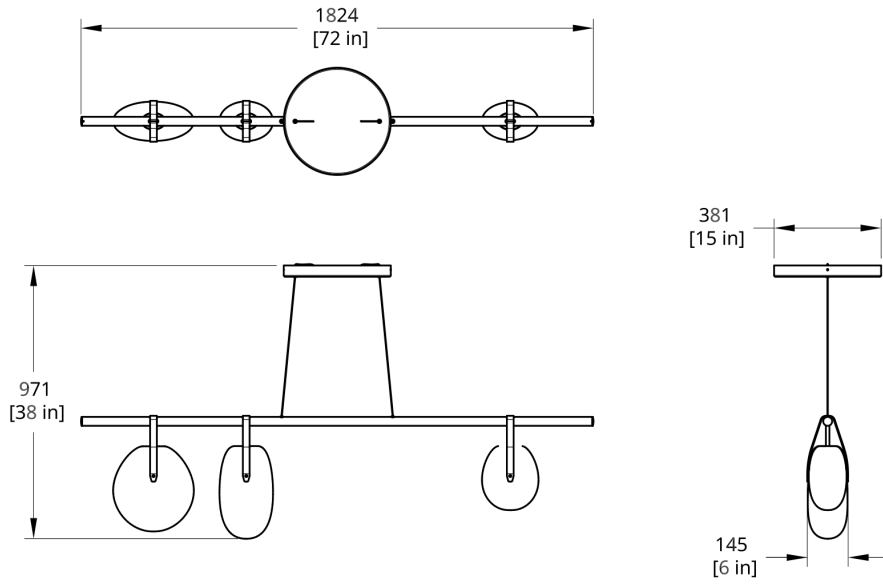

Drawings

GC-72-20G Gala 72" Chandelier Dimension